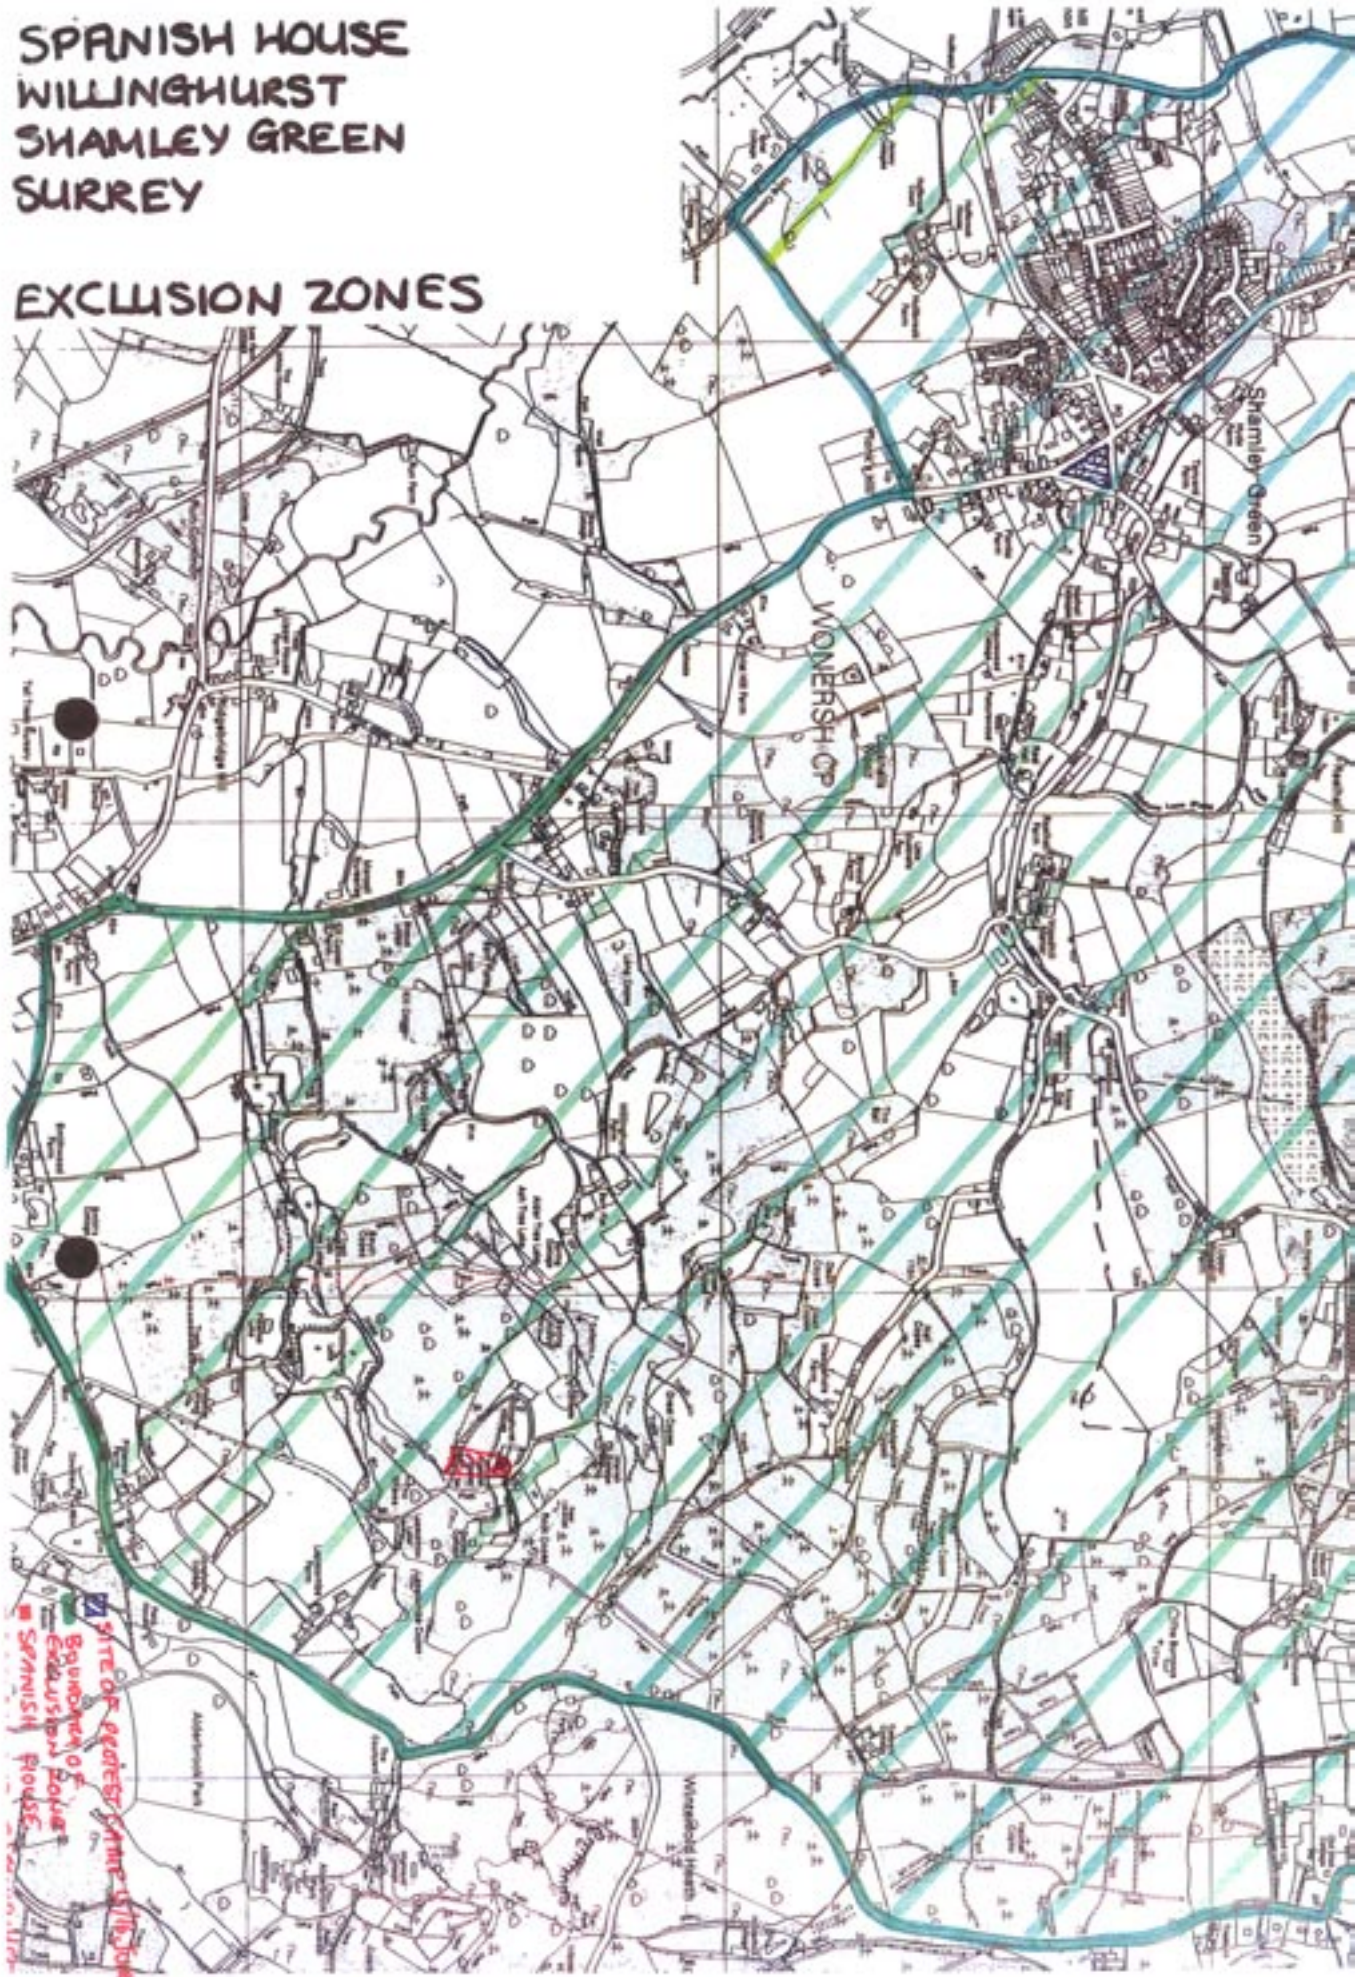

SPANISH HOUSE
WILLINGHURST
SHAMLEY GREEN
SURREY

EXCLUSION ZONES

- BOUNDARY OF YAMANOUCHI PHARMA SITE
- ▨ YAMANOUCHI PHARMA LTD. OFFICES
- ▩ YAMANOUCHI PHARMA CAR PARK AND LAWN ON ROAD SIDE OF OFFICES.
- ▨ PROPOSED EXCLUSION ZONE BOUNDARY DISCUSSED WITH SURREY POLICE P.O. OFFICER

Produced 30 Jul 2003 from Ordnance Survey digital data and incorporating surveyed revision available at this date. © Crown Copyright 2003.

Reproduction in whole or in part is prohibited without the prior permission of Ordnance Survey.

Ordnance Survey, the OS symbol and Superplan are registered trade marks of Ordnance Survey, the national mapping agency of Great Britain.

Scale 1: 1250

National Grid sheet reference at centre of this Superplan: T00460NH
 The representation of a road, track or path is no evidence of a right of way.