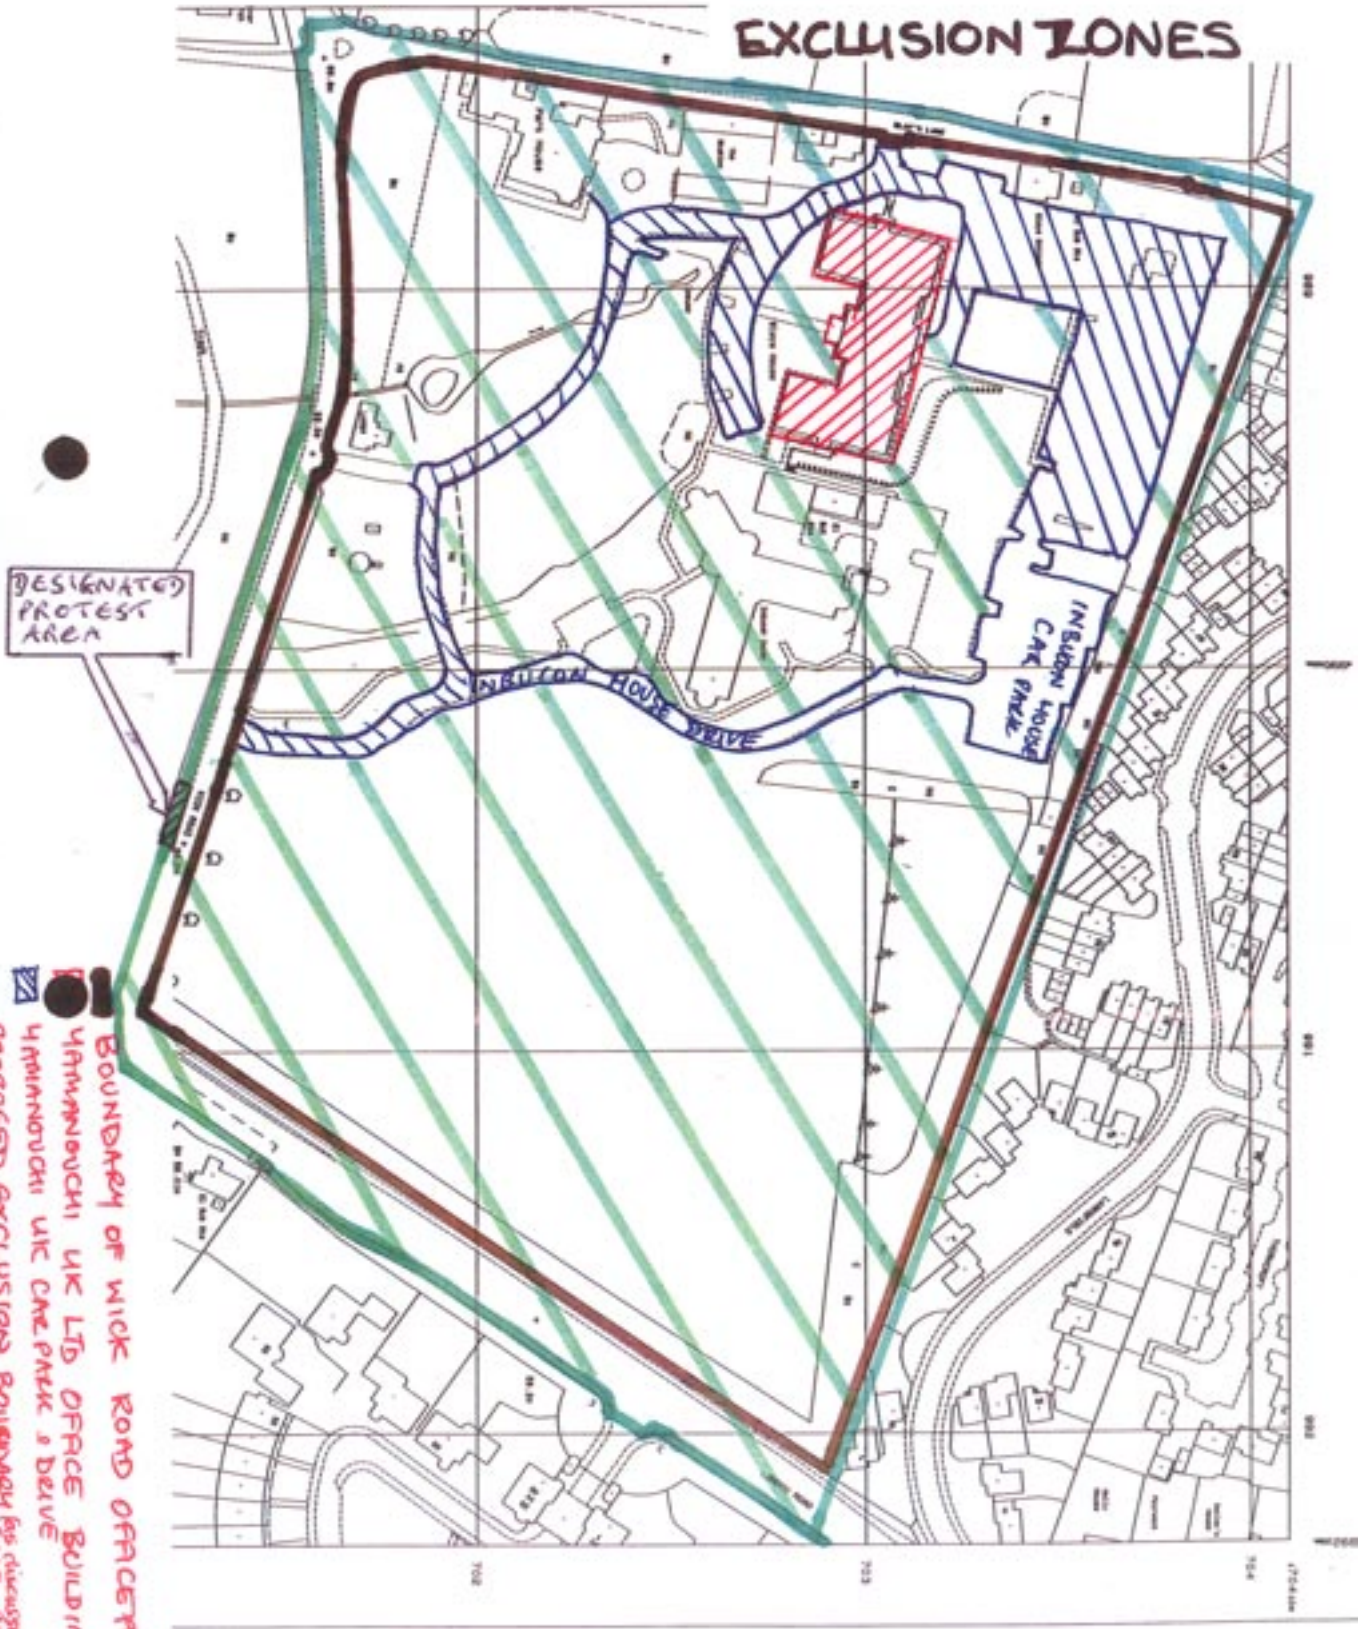

SPANISH HOUSE
WILLINGHURST
SHAMLEY GREEN
SURREY

EXCLUSION ZONES

- BOUNDARY OF YAMANOUCHI PHARMA SITE
- ▨ YAMANOUCHI PHARMA LTD. OFFICES
- ▩ YAMANOUCHI PHARMA CAR PARK AND LAWN ON ROAD SIDE OF OFFICES.
- ▨ PROPOSED EXCLUSION ZONE BOUNDARY DISCUSSED WITH SURREY POLICE P.O. OFFICER

Produced 30 Jul 2003 from Ordnance Survey digital data and incorporating surveyed revision available at this date. © Crown Copyright 2003.

Reproduction in whole or in part is prohibited without the prior permission of Ordnance Survey.

Ordnance Survey, the OS symbol and Superplan are registered trade marks of Ordnance Survey, the national mapping agency of Great Britain.

Scale 1: 1250

National Grid sheet reference at centre of this Superplan: T00460NH
 The representation of a road, track or path is no evidence of a right of way.

This Superplan product does not contain all recorded map information.

BLAYS HOUSE
WICK ROAD
EGHAM
SURREY

EXCLUSION ZONES

DESIGNATED PROTEST AREA

708 709 710 711 712 713 714 715

BOUNDARY OF WICK ROAD OFFICETRAK
HAWTHORNTON UK LTD OFFICE BUILDING
HAWTHORNTON UK CHEMICALS & DEVELOPMENTS EXCLUSIONS BOUNDARY (as discussed with...)